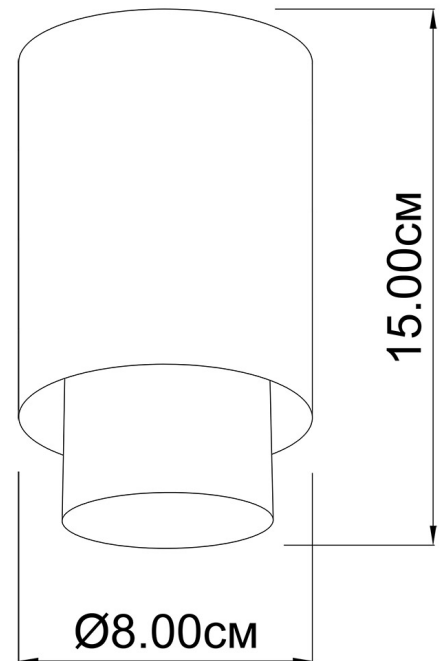

## TELESCOPE

I76115.01.05

Height:	15 cm
Diameter:	8 cm
Lampholder / Socket:	MR16 GU10
Number of light sources:	1
Max. wattage:	50 W
Voltage:	230 V
Material:	metal
Color:	white/ black
Lamp included:	no
Protection class:	IP20