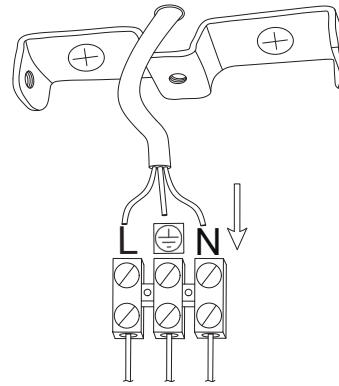

A

IMPERIUM LIGHT

Model : RIVER

1

2

3

B

Equipment

Drywall screw	2
Dowel	2