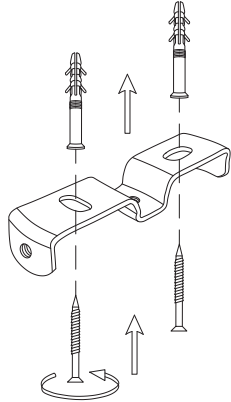

A

IMPERIUM LIGHT

Model : RIVER

1

2

3

B

Equipment