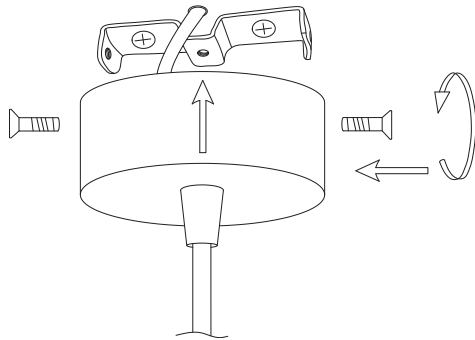

A

IMPERIUM LIGHT

Model : RIVER

1

2

3

B

Equipment

Drywall screw	2
Dowel	2