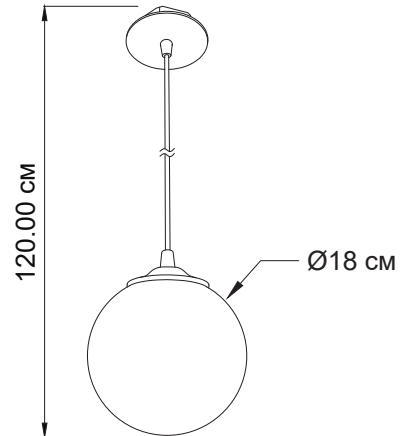

A

IMPERIUM LIGHT

Model : RIVER

1

2

3

B

Equipment