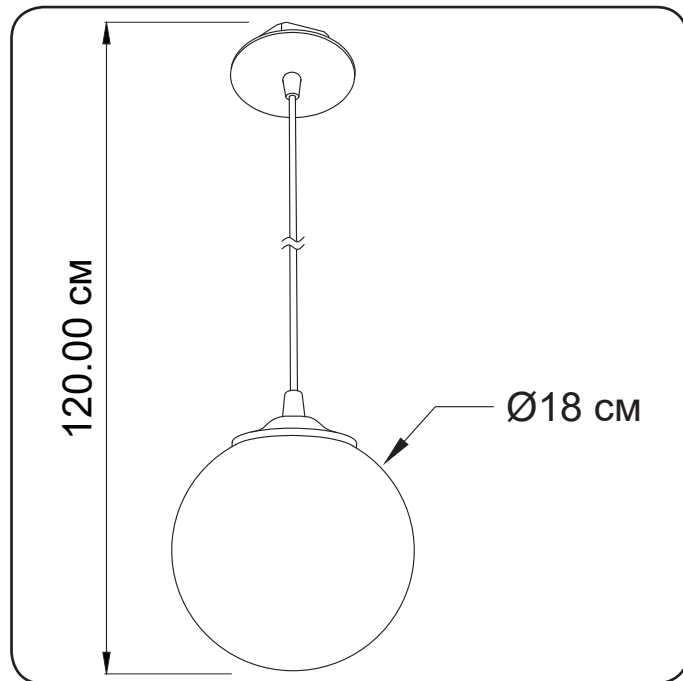

River

294118.OI.OI

Height:	120 cm
Diameter of lampshade:	18 cm
Lampholder / Socket:	E14
Number of light sources:	1
Max. wattage:	40 W
Voltage:	230 V
Material:	metal
Color:	white
Lamp included:	no
Protection class:	IP20