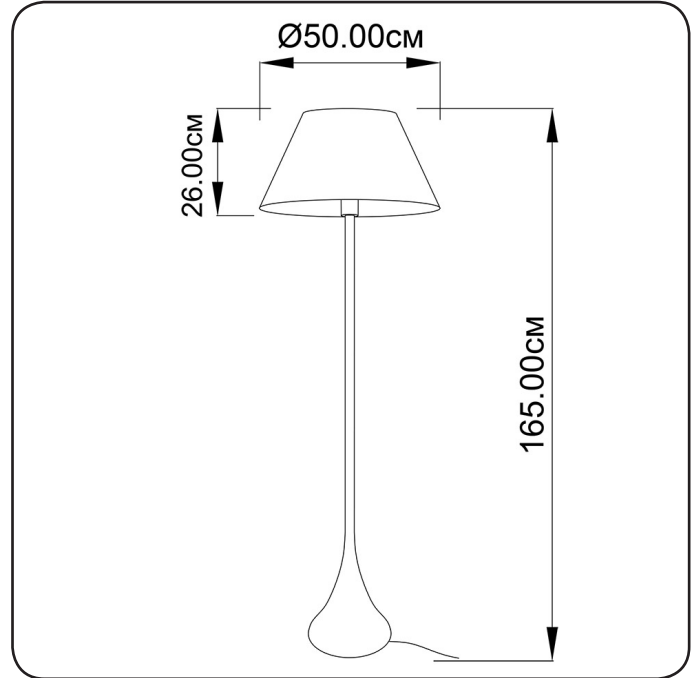

BLACK AND WHITE

37150.01.01

Height:	165 cm
Diameter of lampshade:	50 cm
Height of lampshade:	26 cm
Lampholder / Socket:	E27
Number of light sources:	1
Max. wattage:	60 W
Voltage:	230 V
Material:	metal/ fabric
Color:	white
Lamp included:	no
Protection class:	IP20