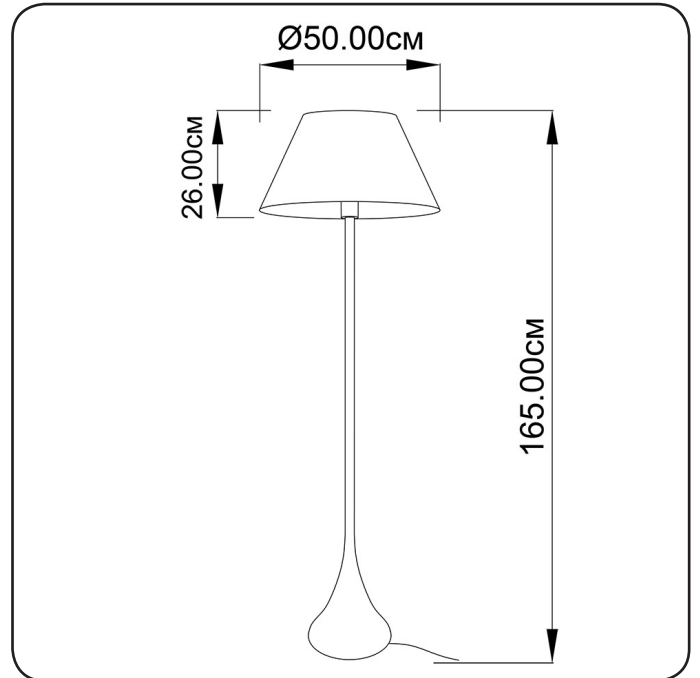

BLACK AND WHITE

37150.05.05

Height:	165 cm
Diameter of lampshade:	50 cm
Height of lampshade:	26 cm
Lampholder / Socket:	E27
Number of light sources:	1
Max. wattage:	60 W
Voltage:	230 V
Material:	metal/ fabric
Color:	black
Lamp included:	no
Protection class:	IP20