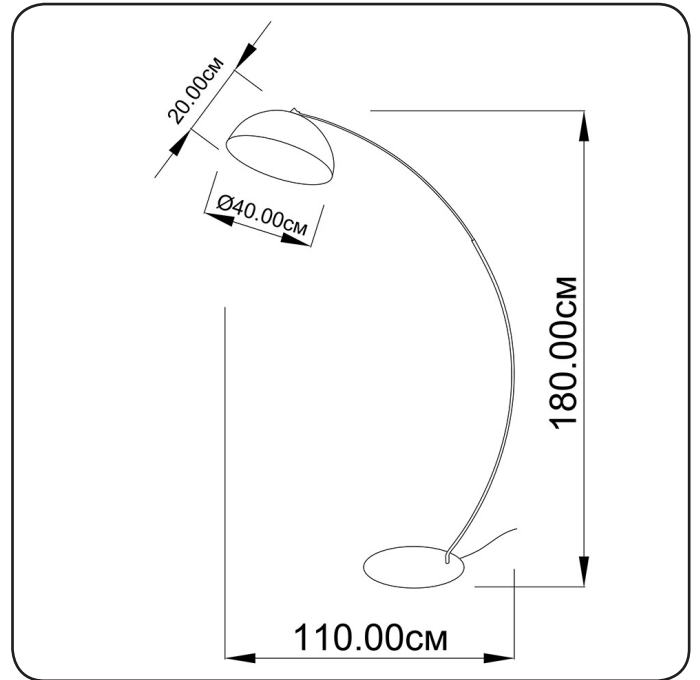

ALP S

07118.05.48

Height:	180 cm
Width:	110 cm
Diameter of lampshade:	40 cm
Height of lampshade:	20 cm
Lampholder/ Socket:	E27
Number of light sources:	1
Max. wattage:	60 W
Voltage:	230 V
Material:	metal/ fiberglass
Color:	black/ red gold
Lamp included:	no
Protection class:	IP20