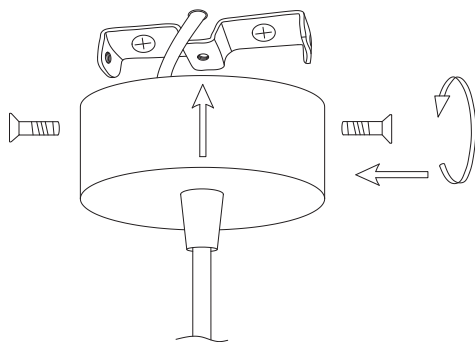

A

IMPERIUM LIGHT

Model : SHAPE

①

②

③

B

Equipment

Drywall screw	2
Dowel	2