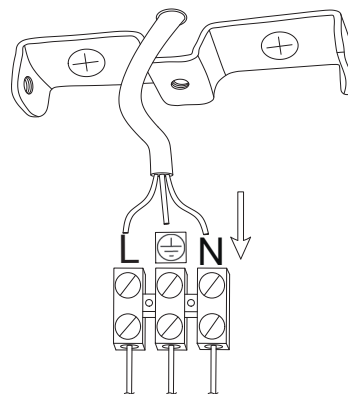

A

IMPERIUM LIGHT

Model : SHAPE

①

②

③

B

Equipment

Drywall screw	2
Dowel	2