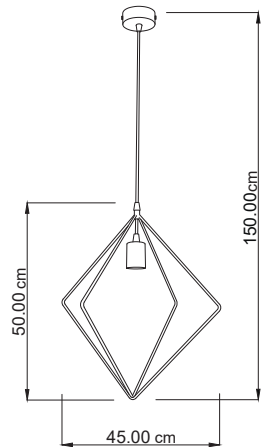

A

IMPERIUM LIGHT

Model : SHAPE

①

②

③

B

Equipment