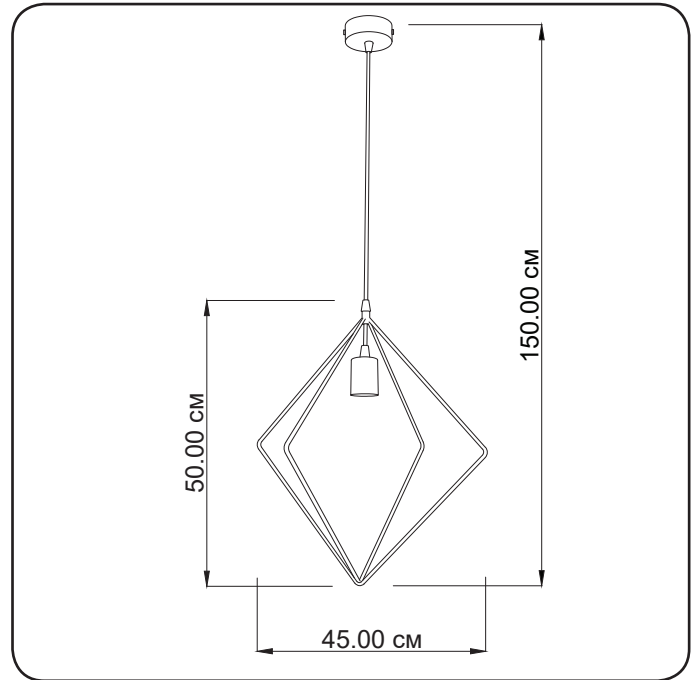

Shape

321150.05.05

Height:	150 cm
Width:	45 cm
Height of lampshade:	50 cm
Lampholder / Socket:	E27-I
Max. wattage:	60 W
Voltage:	230 V
Material:	metal
Color:	black
Lamp included:	no
Protection class:	IP20