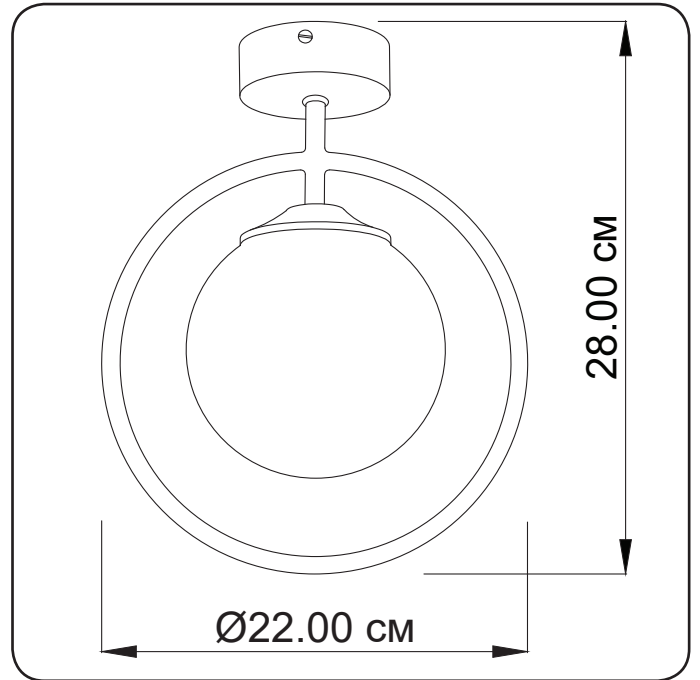

Ellada

354122.49.01

Height: 28 cm
Diameter: 22 cm
Lampholder / Socket: E14
Number of light sources: 1
Max. wattage: 40 W
Voltage: 230 V
Material: metal/ glass
Color: copper/ white
Lamp included: IP20
Protection class: II