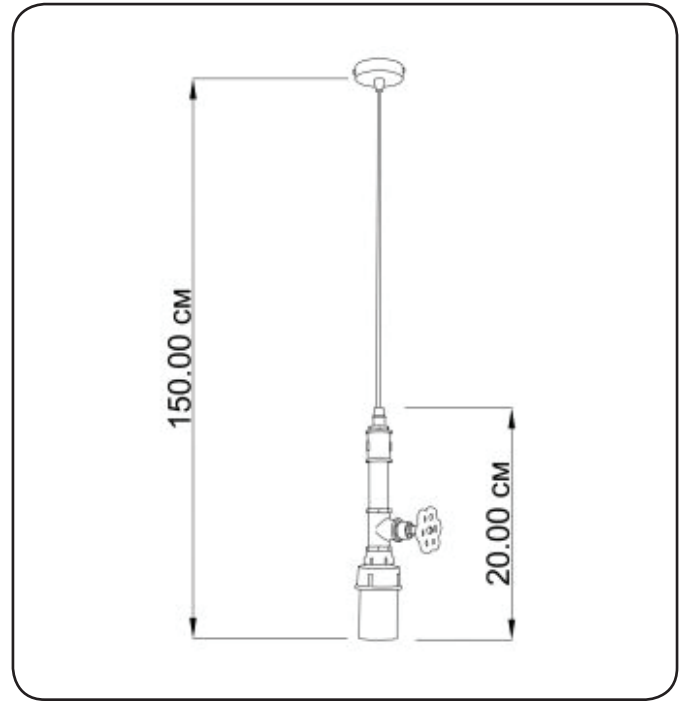

Industrial

376120.05.59

Height:	150 cm
Height of lampshade:	20 cm
Number of light sources:	1
Socket:	E27
Max. wattage:	60 W
Voltage:	230 V
Material:	metal
Color:	black/ brass
Class:	II