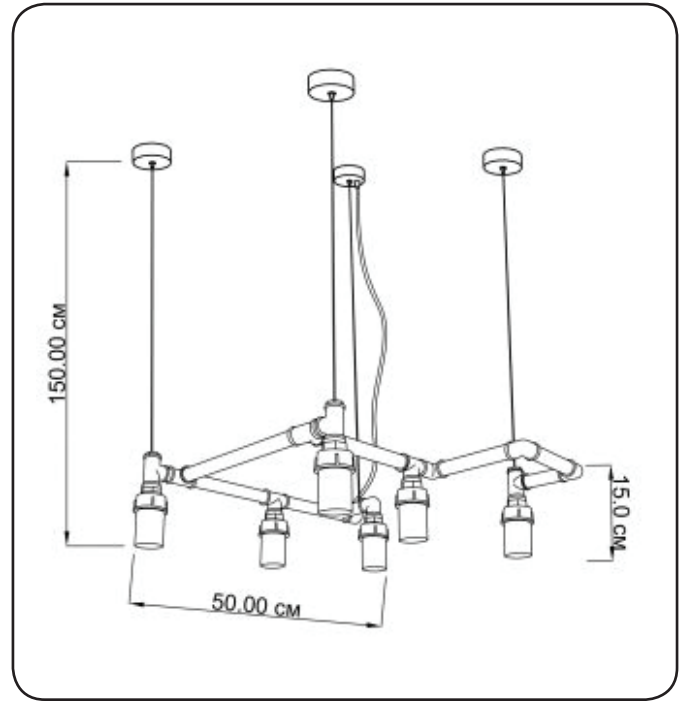

Industrial

376650.O5.59

Height:	150 cm
Width/ Length:	50–50 cm
Height of lampshade:	15 cm
Number of light sources:	6
Socket:	E27
Max. wattage:	60 W
Voltage:	230 V
Material:	metal
Color:	black/ brass
Class:	II