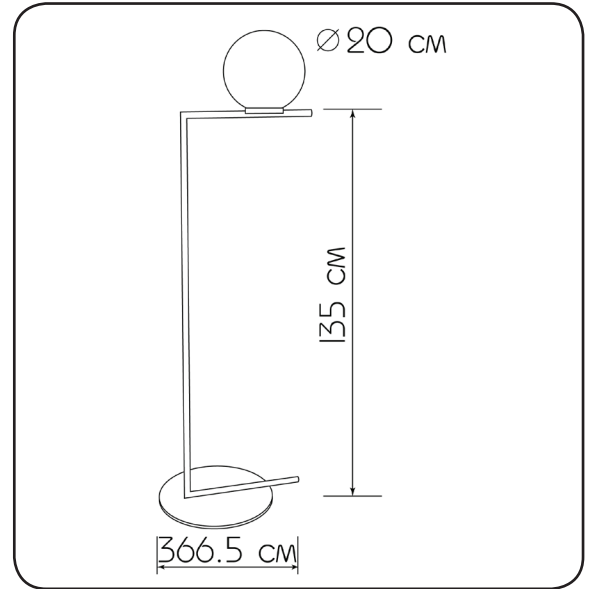

Frame

4381135.12.01

Height:	135 cm
Lampholder / Socket:	E14
Number of light sources:	1
Max. wattage:	40 W
Voltage:	220 V (volt)
Material:	metal
Color:	gold
Lamp included:	no
Protection class:	IP20
Class:	II