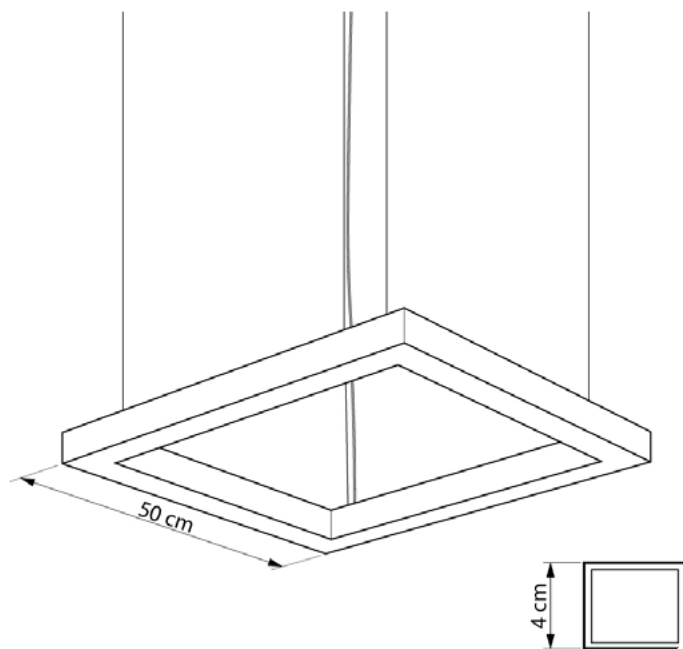

ANDER with Bun Moss

585150.OI.70.91

Height:	50–150 cm
Length:	50 cm
Width:	4 cm
Number of light sources:	LED
Color temperature:	3000K
Max. wattage:	12 W
Voltage:	230 V
Material:	metal / plastic / moss
Color:	white
Lamp included:	yes
Protection class:	IP20