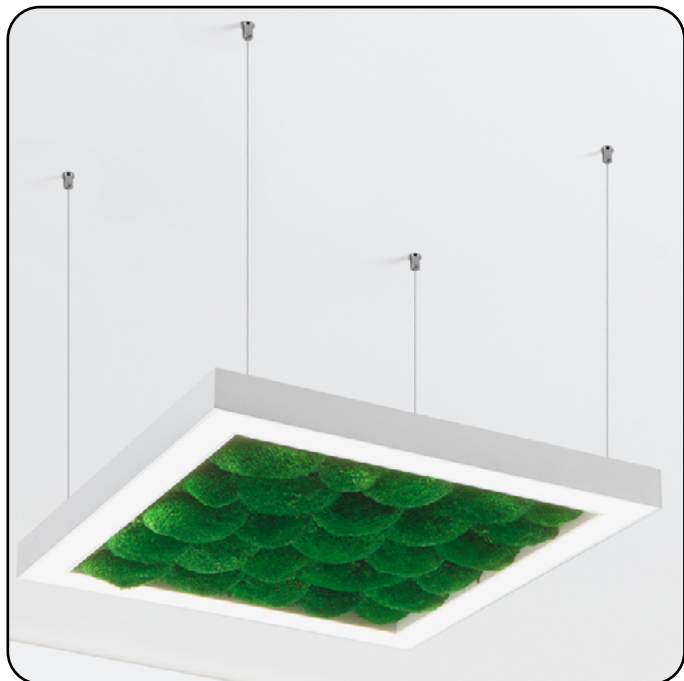

ANDER with Bun Moss

585150.OI.70.91

Height:	50–150 cm
Length:	50 cm
Width:	4 cm
Number of light sources:	LED
Color temperature:	3000K
Max. wattage:	12 W
Voltage:	230 V
Material:	metal / plastic / moss
Color:	white
Lamp included:	yes
Protection class:	IP20