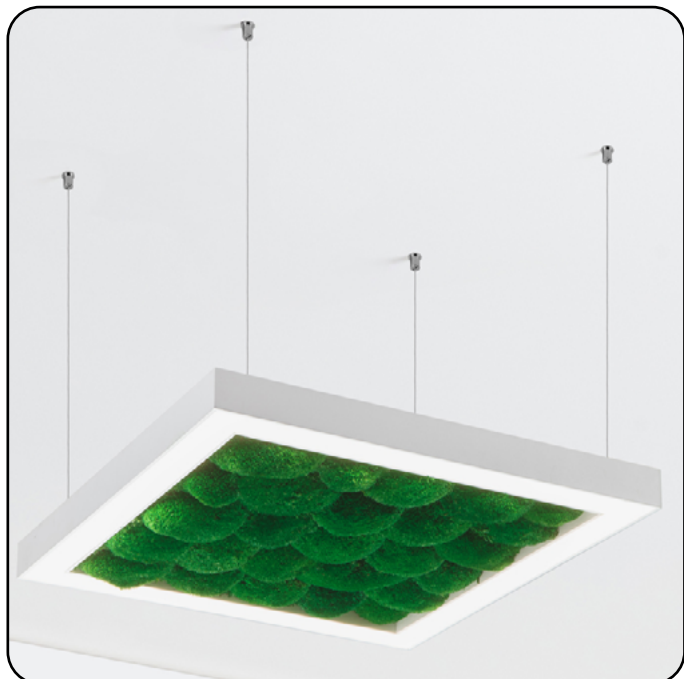

ANDER with Bun Moss

585150.OI.70.92

Height:	50–150 cm
Length:	50 cm
Width:	4 cm
Number of light sources:	LED
Color temperature:	4000K
Max. wattage:	12 W
Voltage:	230 V
Material:	metal / plastic / moss
Color:	white
Lamp included:	yes
Protection class:	IP20