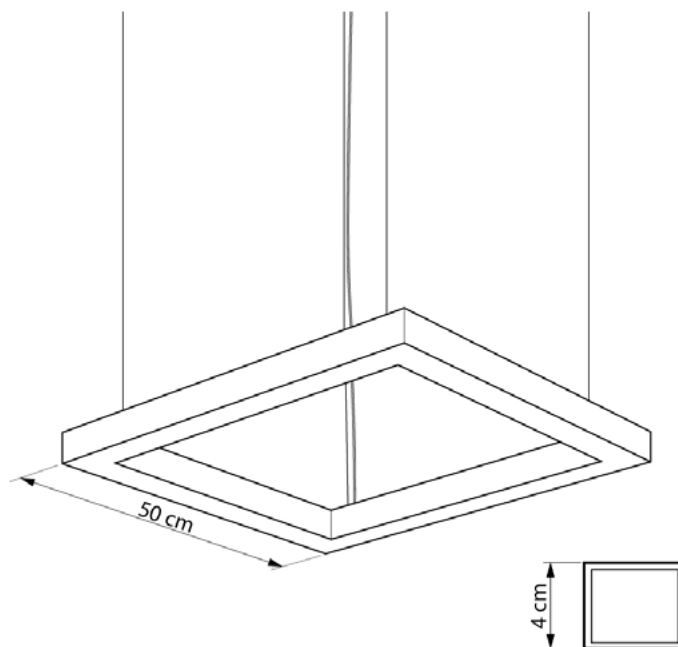

ANDER with Bun Moss

585150.OI.70.92

Height:	50–150 cm
Length:	50 cm
Width:	4 cm
Number of light sources:	LED
Color temperature:	4000K
Max. wattage:	12 W
Voltage:	230 V
Material:	metal / plastic / moss
Color:	white
Lamp included:	yes
Protection class:	IP20