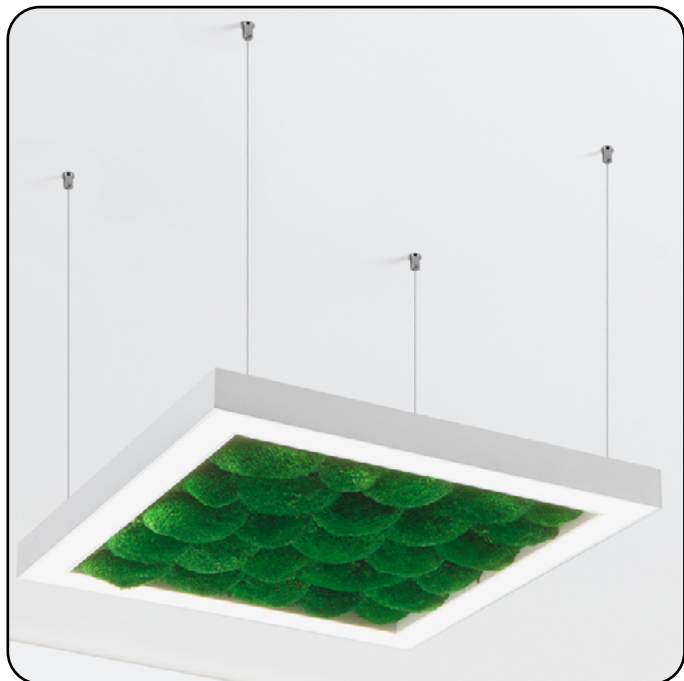

ANDER with Bun Moss

585150.OI.70.93

Height:	50–150 cm
Length:	50 cm
Width:	4 cm
Number of light sources:	LED
Color temperature:	6000K
Max. wattage:	12 W
Voltage:	230 V
Material:	metal / plastic / moss
Color:	white
Lamp included:	yes
Protection class:	IP20