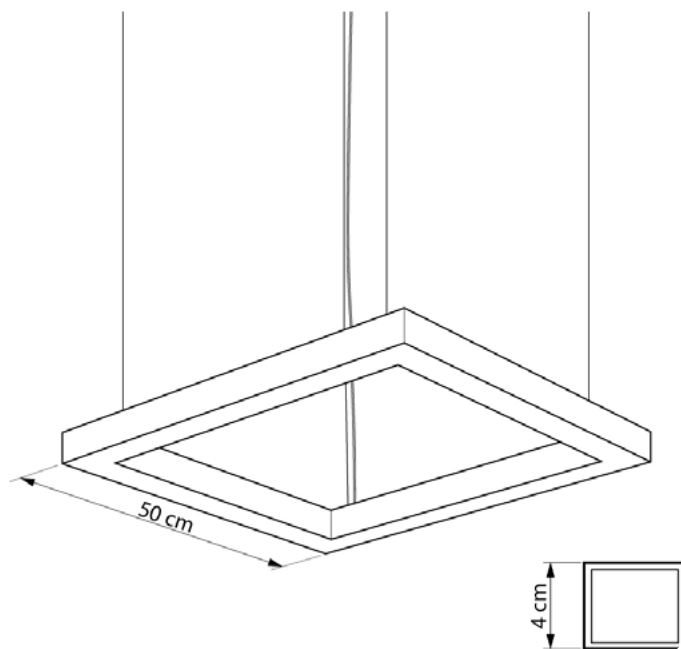

ANDER with Bun Moss

585150.OI.70.93

Height:	50–150 cm
Length:	50 cm
Width:	4 cm
Number of light sources:	LED
Color temperature:	6000K
Max. wattage:	12 W
Voltage:	230 V
Material:	metal / plastic / moss
Color:	white
Lamp included:	yes
Protection class:	IP20