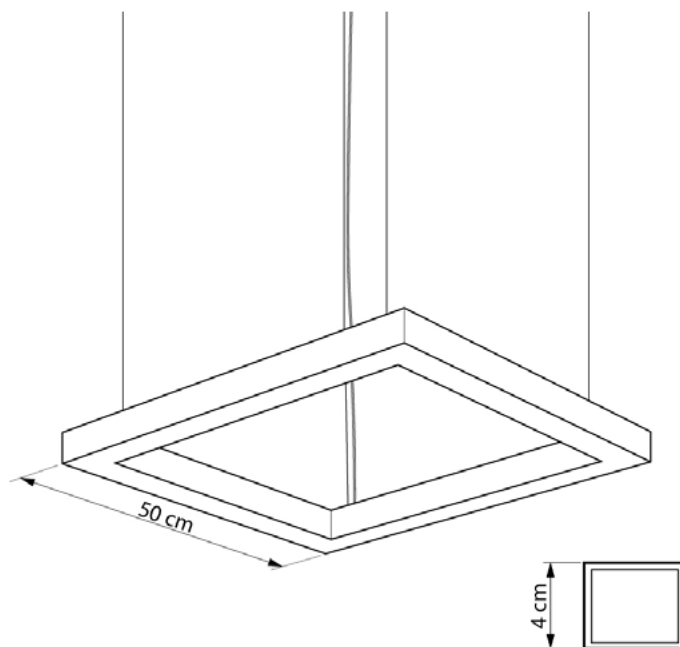

ANDER with Reindeer Moss

585150.05.71.91

Height:	50–150 cm
Length:	50 cm
Width:	4 cm
Number of light sources:	LED
Color temperature:	3000K
Max. wattage:	12 W
Voltage:	230 V
Material:	metal / plastic / moss
Color:	black
Lamp included:	yes
Protection class:	IP20