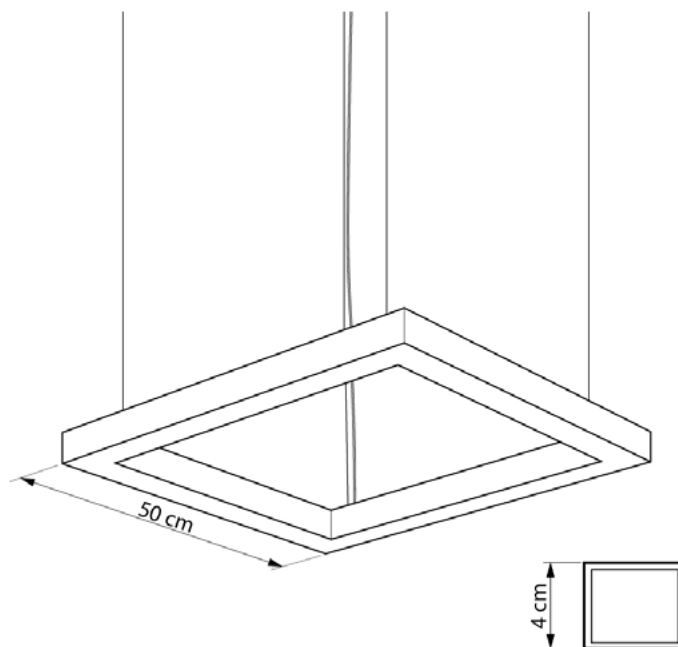

ANDER with Reindeer Moss

585150.05.71.92

Height:	50–150 cm
Length:	50 cm
Width:	4 cm
Number of light sources:	LED
Color temperature:	4000K
Max. wattage:	12 W
Voltage:	230 V
Material:	metal / plastic / moss
Color:	black
Lamp included:	yes
Protection class:	IP20