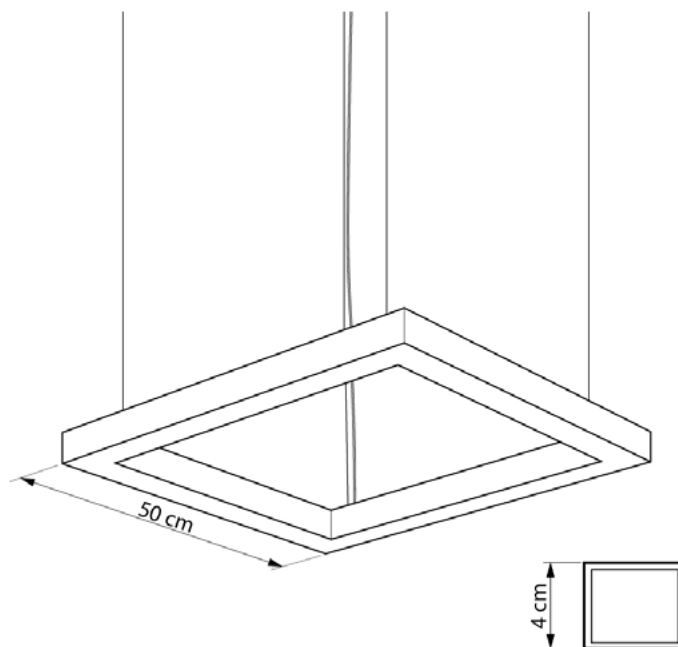

ANDER with Reindeer Moss

585150.05.71.93

Height:	50–150 cm
Length:	50 cm
Width:	4 cm
Number of light sources:	LED
Color temperature:	6000K
Max. wattage:	12 W
Voltage:	230 V
Material:	metal / plastic / moss
Color:	black
Lamp included:	yes
Protection class:	IP20