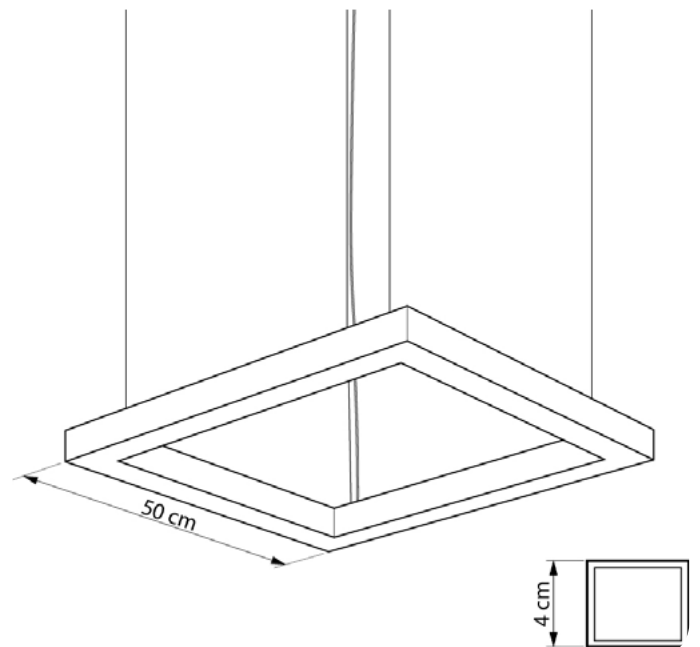

ANDER with Flat Moss

585150.05.72.91

Height:	50–150 cm
Length:	50 cm
Width:	4 cm
Number of light sources:	LED
Color temperature:	3000K
Max. wattage:	12 W
Voltage:	230 V
Material:	metal / plastic / moss
Color:	black
Lamp included:	yes
Protection class:	IP20