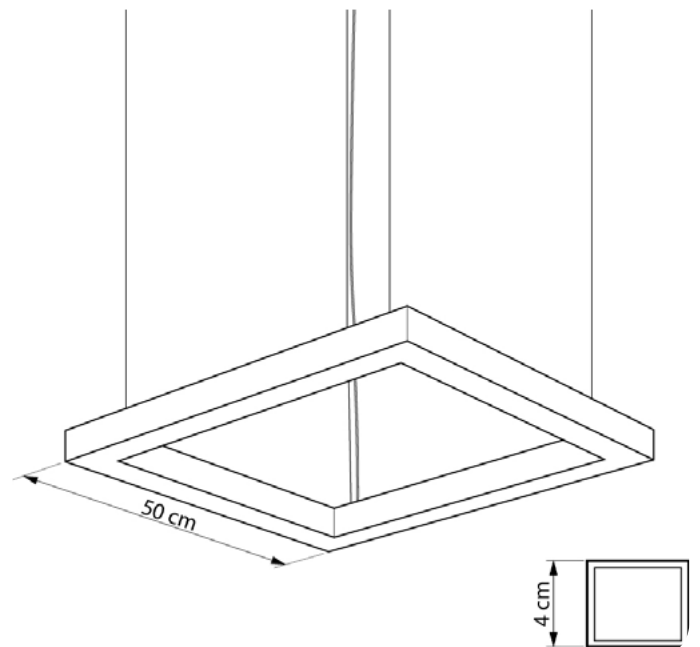

ANDER with Flat Moss

585150.05.72.92

Height:	50–150 cm	    
Length:	50 cm	
Width:	4 cm	
Number of light sources:	LED	
Color temperature:	4000K	
Max. wattage:	12 W	
Voltage:	230 V	
Material:	metal / plastic / moss	
Color:	black	
Lamp included:	yes	
Protection class:	IP20	