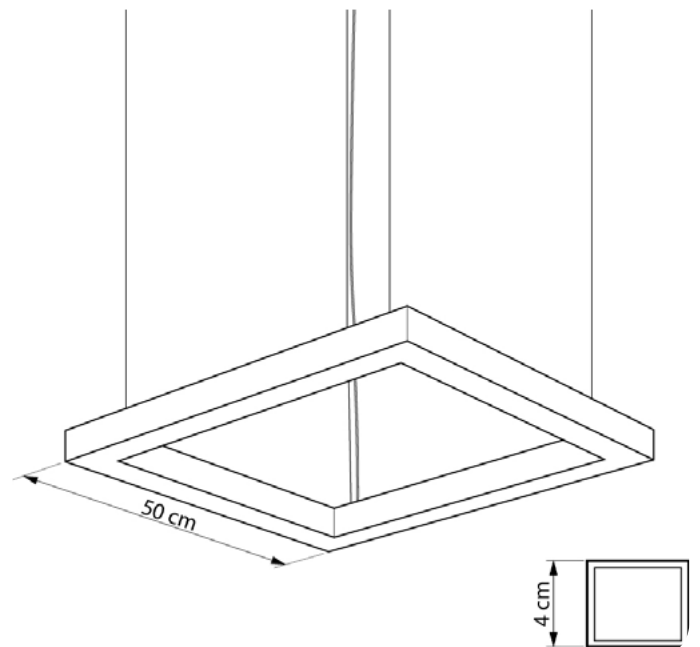

ANDER with Flat Moss

585150.05.72.93

Height:	50–150 cm	    
Length:	50 cm	
Width:	4 cm	
Number of light sources:	LED	
Color temperature:		
Max. wattage:	6000K	
Voltage:	12 W	
Material:	230 V	
Color:	metal / plastic / moss	
Lamp included:	black	
Protection class:	yes IP20	