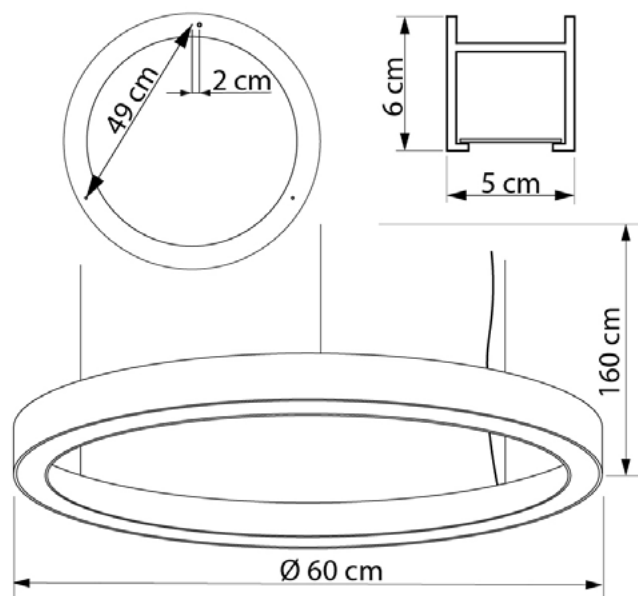

WHEEL with BUN MOSS

627160.OI.70.91

Height:	50–150 cm
Length:	80 cm
Width:	6 cm
Number of light sources:	LED
Color temperature:	3000K
Max. wattage:	12 W
Voltage:	230 V
Material:	metal / plastic / moss
Color:	white
Lamp included:	yes
Protection class:	IP20
Driver:	included