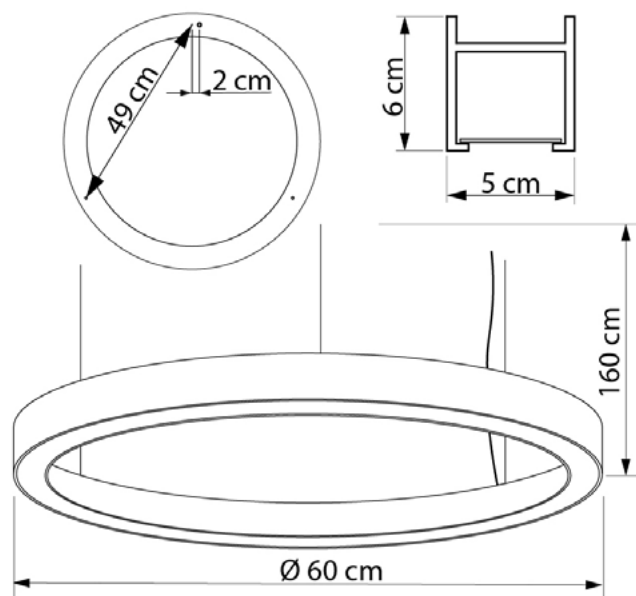

WHEEL with BUN MOSS

62760.OI.70.92

Height: 50–150 cm

Length: 80 cm

Width: 6 cm

Number of light sources: LED

Color temperature: 4000K

Max. wattage: 12 W

Voltage: 230 V

Material: metal / plastic / moss

Color: white

Lamp included: yes

Protection class: IP20

Driver: included