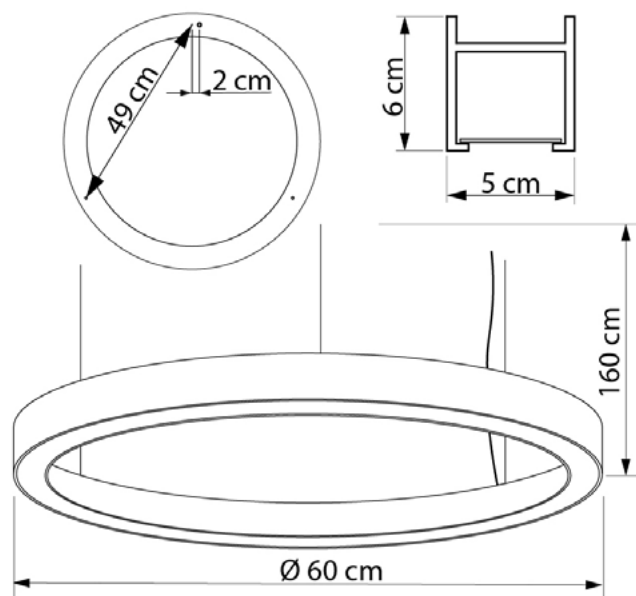

WHEEL with BUN MOSS

62760.OI.70.93

Height:	50–150 cm
Length:	80 cm
Width:	6 cm
Number of light sources:	LED
Color temperature:	6000K
Max. wattage:	12 W
Voltage:	230 V
Material:	metal / plastic / moss
Color:	white
Lamp included:	yes
Protection class:	IP20
Driver:	included