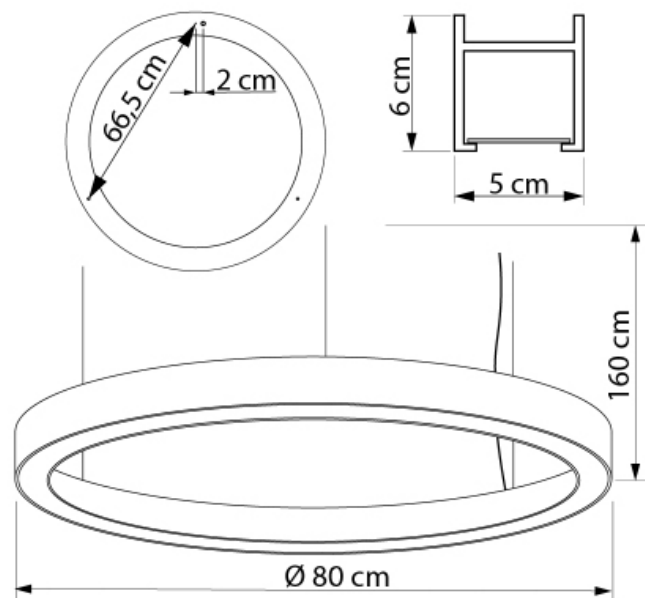

WHEEL with FLAT MOSS

627180.05.72.91

Height: 50–150 cm

Length: 80 cm

Width: 6 cm

Number of light sources: LED

Color temperature: 3000K

Max. wattage: 12 W

Voltage: 230 V

Material: metal / plastic / moss

Color: black

Lamp included: yes

Protection class: IP20

Driver: included