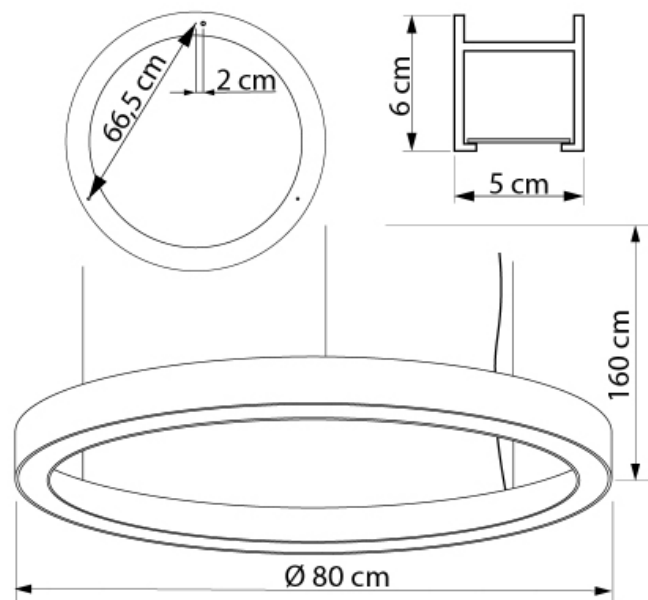

WHEEL with FLAT MOSS

627180.05.72.92

Height:	50–150 cm
Length:	80 cm
Width:	6 cm
Number of light sources:	LED
Color temperature:	4000K
Max. wattage:	12 W
Voltage:	230 V
Material:	metal / plastic / moss
Color:	black
Lamp included:	yes
Protection class:	IP20
Driver:	included