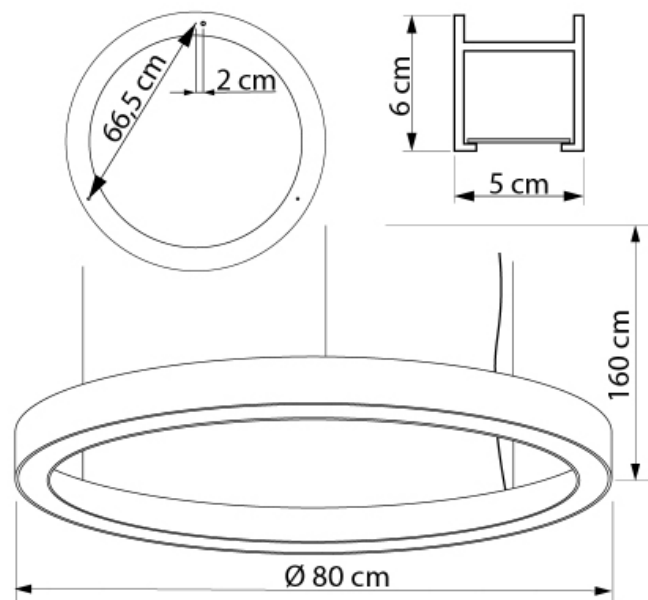

WHEEL with FLAT MOSS

627180.05.72.93

Height: 50–150 cm

Length: 80 cm

Width: 6 cm

Number of light sources: LED

Color temperature: 6000K

Max. wattage: 12 W

Voltage: 230 V

Material: metal / plastic / moss

Color: black

Lamp included: yes

Protection class: IP20

Driver: included