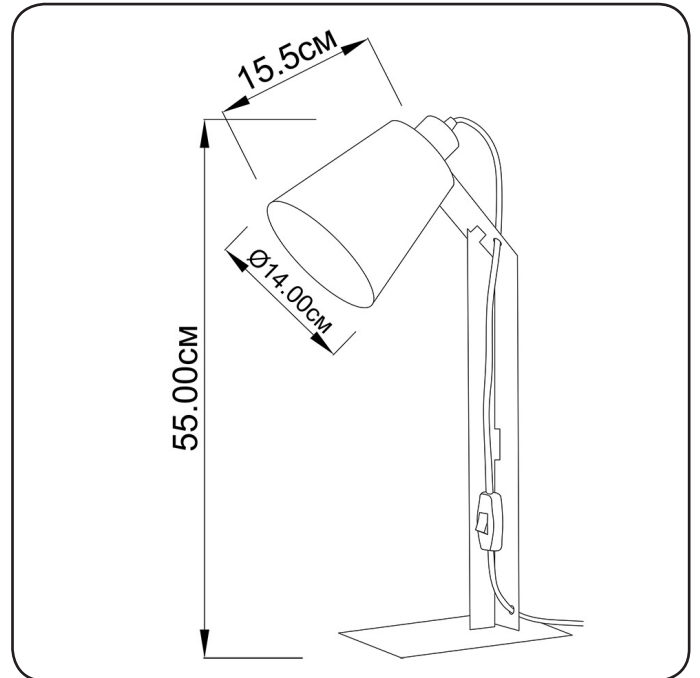

## HELSINKI

66121.05.16

Height:	55 cm
Diameter of lampshade:	14 cm
Height of lampshade:	15.5 cm
Lampholder/ Socket:	E27
Number of light sources:	1
Max. wattage:	40 W
Voltage:	230 V
Material:	metal/ fabric
Color:	black/ red
Lamp included:	no
Protection class:	IP20