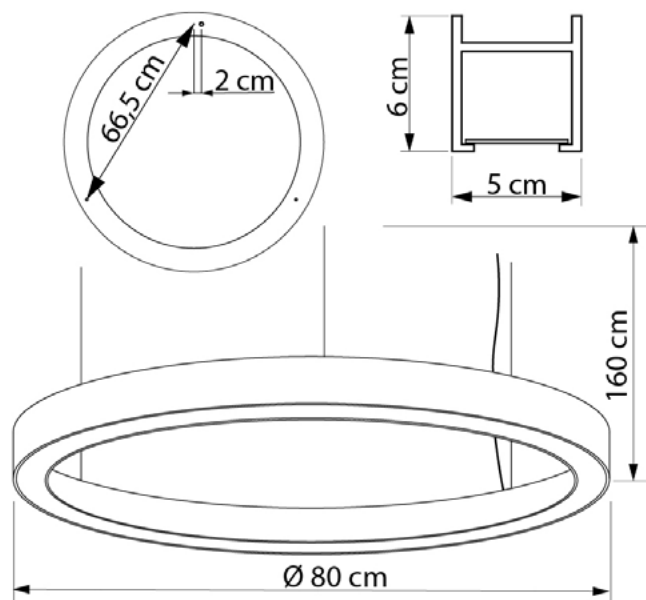

WHEEL with MOSS

77780.05.92

Height:	50–150 cm
Length:	80 cm
Width:	6 cm
Number of light sources:	LED
Color temperature:	4000K
Max. wattage:	12 W
Voltage:	230 V
Material:	metal
Color:	black
Lamp included:	yes
Protection class:	IP20
Driver:	included