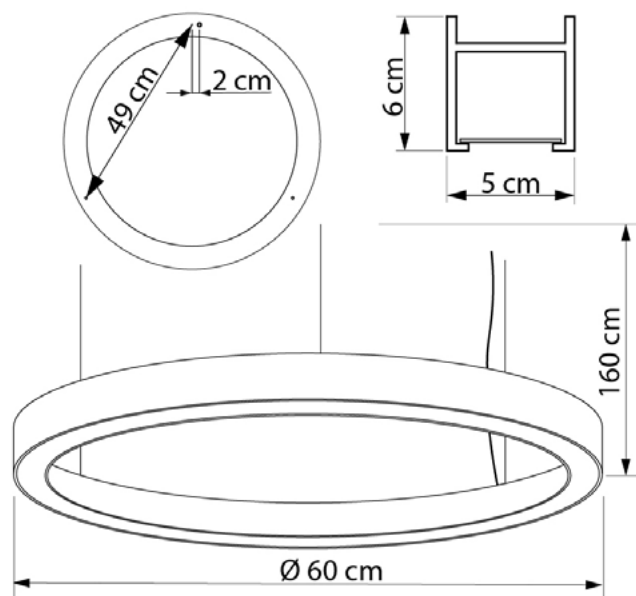

WHEEL with MOSS

778160.OI.92

Height: 50–150 cm
 Length: 60 cm
 Width: 6 cm
 Number of light sources: LED
 Color temperature: 4000K
 Max. wattage: 12 W
 Voltage: 230 V
 Material: metal
 Color: black
 Lamp included: yes
 Protection class: IP20
 Driver: included