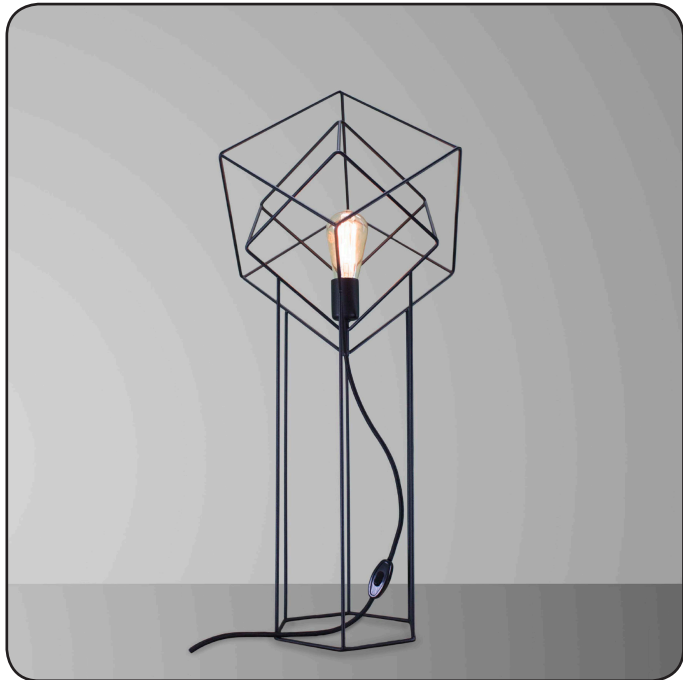

IN CUBE

96182.05.05

Height:	80 cm
Width:	36 cm
Length:	36 cm
Lampholder/ Socket:	E27
Number of light sources:	1
Max. wattage:	60 W
Voltage:	230 V
Material:	metal
Color:	black
Lamp included:	no
Protection class:	IP20