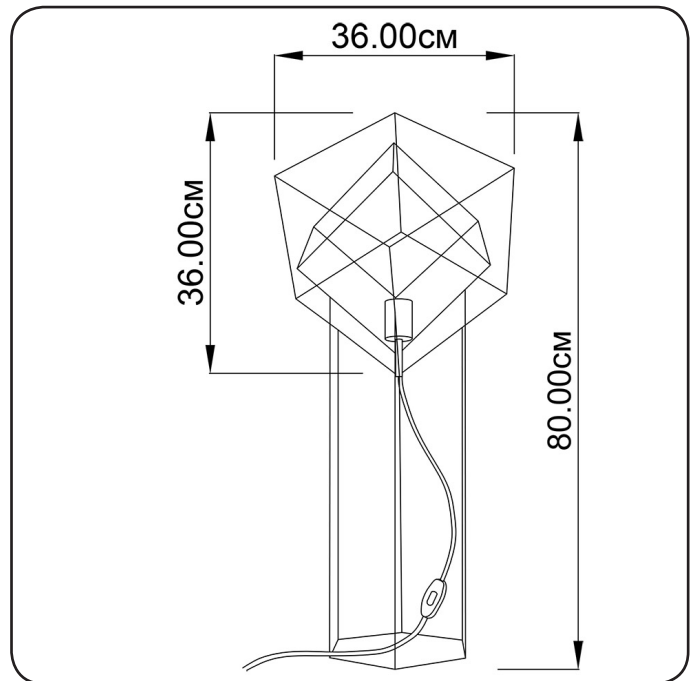

IN CUBE

96182.05.05

Height:	80 cm
Width:	36 cm
Length:	36 cm
Lampholder/ Socket:	E27
Number of light sources:	1
Max. wattage:	60 W
Voltage:	230 V
Material:	metal
Color:	black
Lamp included:	no
Protection class:	IP20