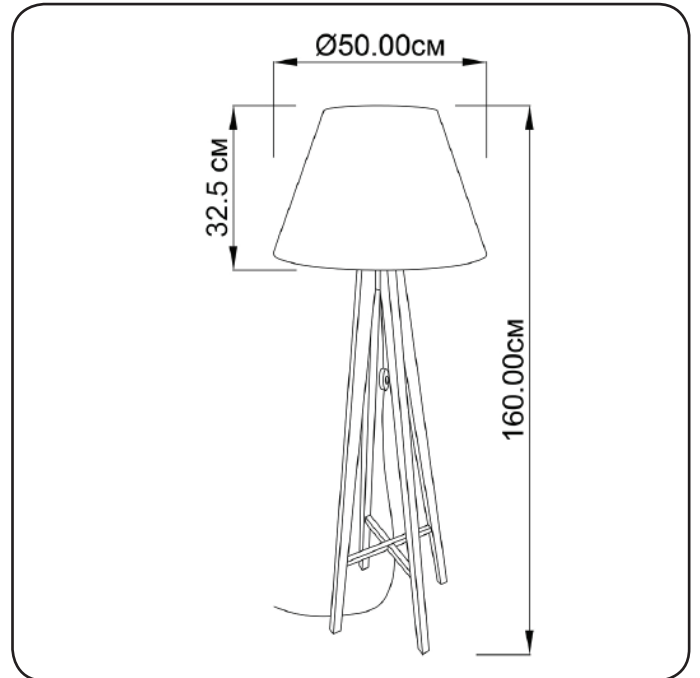

## NATALI

981160.05.01

Height:	160 cm
Diameter of lampshade:	50 cm
Height of lampshade:	32.5 cm
Lampholder / Socket:	E27
Number of light sources:	1
Max. wattage:	60 W
Voltage:	230 V
Material:	wood/ fabric
Color:	black/ white
Lamp included:	no
Protection class:	IP20